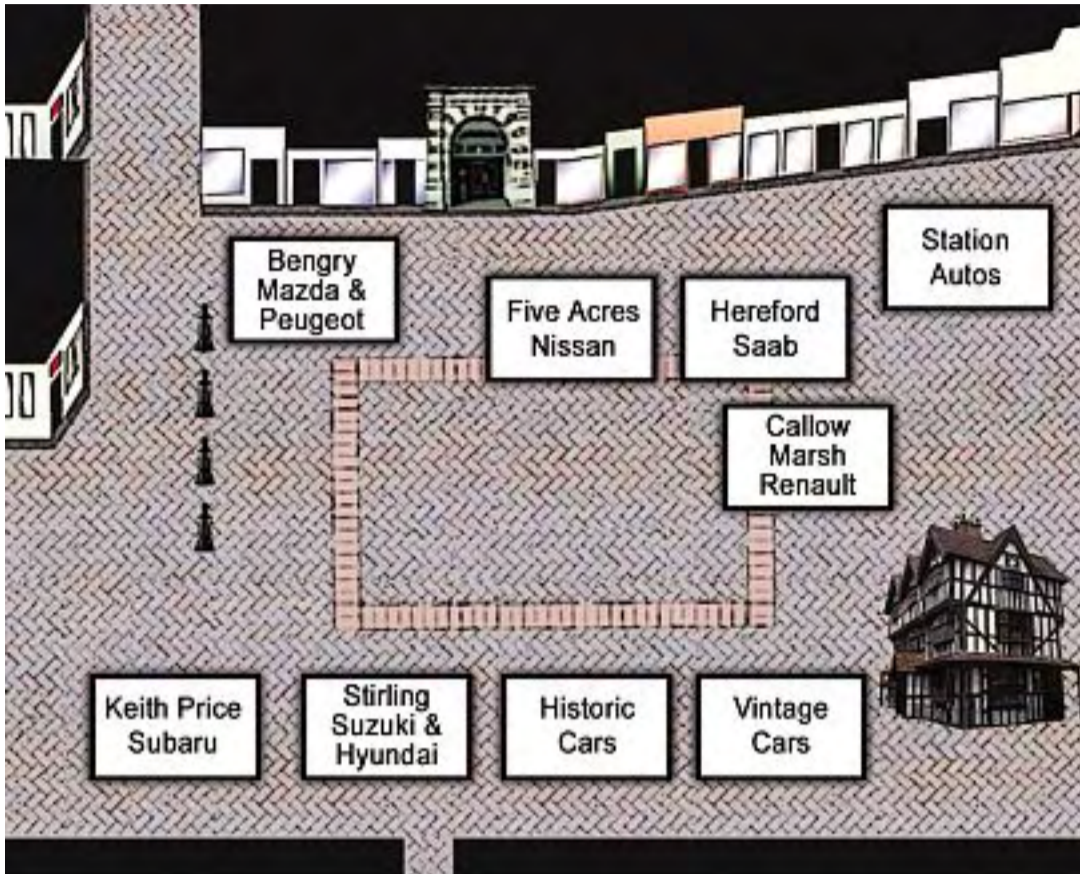

Your guide to the 2009

Hereford Motorshow

only in your Hereford Times

The Hereford Motorshow is an event organised by Hereford City Partnership

THE ECONOMY IS LOOKING GOOD

Hereford Motorshow- bigger and better than ever!

THIS year's display in High Town by members of the Classic Car Club will be bigger and better than ever, thanks in large part to the Hereford Motor Show, which has helped to bring the club and its activities to a wider audience.

Last year's 26 members and their lovingly restored and maintained vehicles will be joined this year by some exciting new exhibits. Among them is a Crossley owned by Mike Sumner - manufactured by the British Crossley Motors, a company which produced around 19,000 cars between 1904 and 1938 and military vehicles during both world wars.