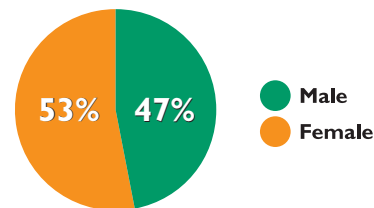

Who are our readers?

Gender

Age