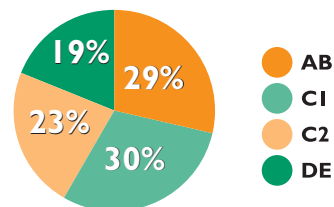

Source: JICREG October 2008