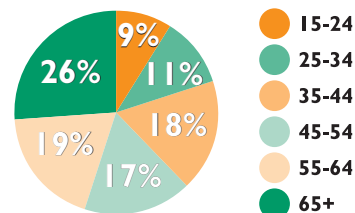

Socio Economic Group